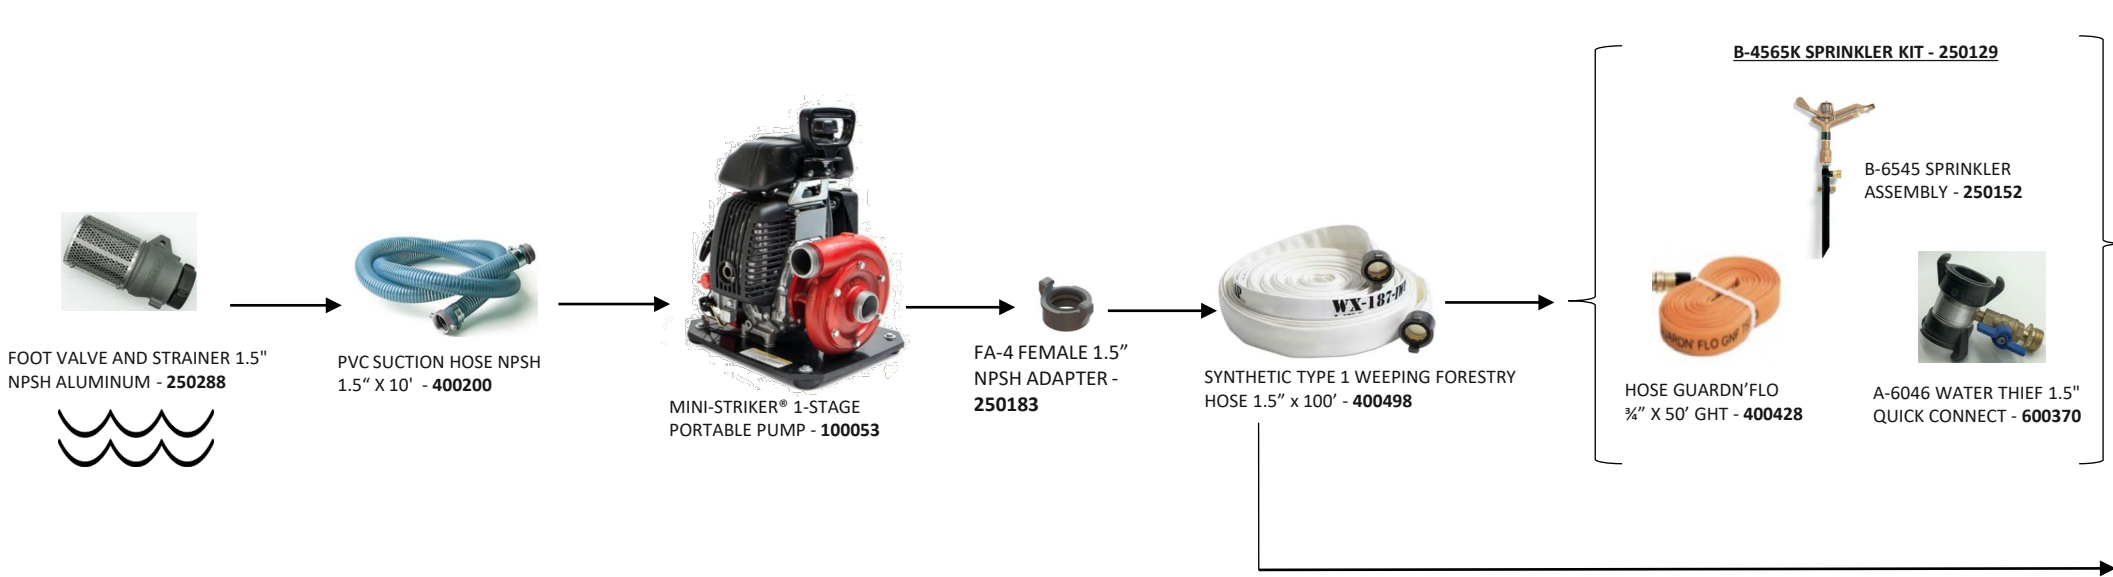

## MINI-STRIKER® PUMP KIT (CANADA)

-  **FA-27 QUICK CONNECT TO ¾" GHT ADAPTER - 250180**
-  **BRASS VARIABLE FLOW NOZZLE ¾" FEMALE GHT - 301034**
-  **UNI-1575MI NOZZLE WITH 1.5" QUICK CONNECT - 250150**
-  **MULTI APERTURE NOZZLE WITH QUICK CONNECT - 301004**
-  **UNI-1550MI PLASTIC NOZZLE WITH 1.5" QUICK CONNECT - 250114**
-  **MK-177MI ALUMINUM NOZZLE WITH 1.5" QUICK CONNECT - 250162**

### Recommended Items

	<b>STRANGLER® ALUMINUM HOSE CLAMP - 250139</b>	<b>WITH</b>		<b>ALUMINUM HAND PRIMER 1.5" NPSH - 250144</b>		<b>FA-3 QUICK CONNECT TO 1.5" NPSH MALE ADAPTER - 250181</b>
	<b>DOUBLE-ENDED SPANNER WRENCH - 250328</b>	<b>OR</b>		<b>SINGLE-ENDED SPANNER WRENCH - 250327</b>		<b>MINI BASIN 32" x 32" x 4" 22OZ VINYL RED - 300393</b>

### Optional Cart Kit

**MINI-STRIKER® FIRE CART 100125**